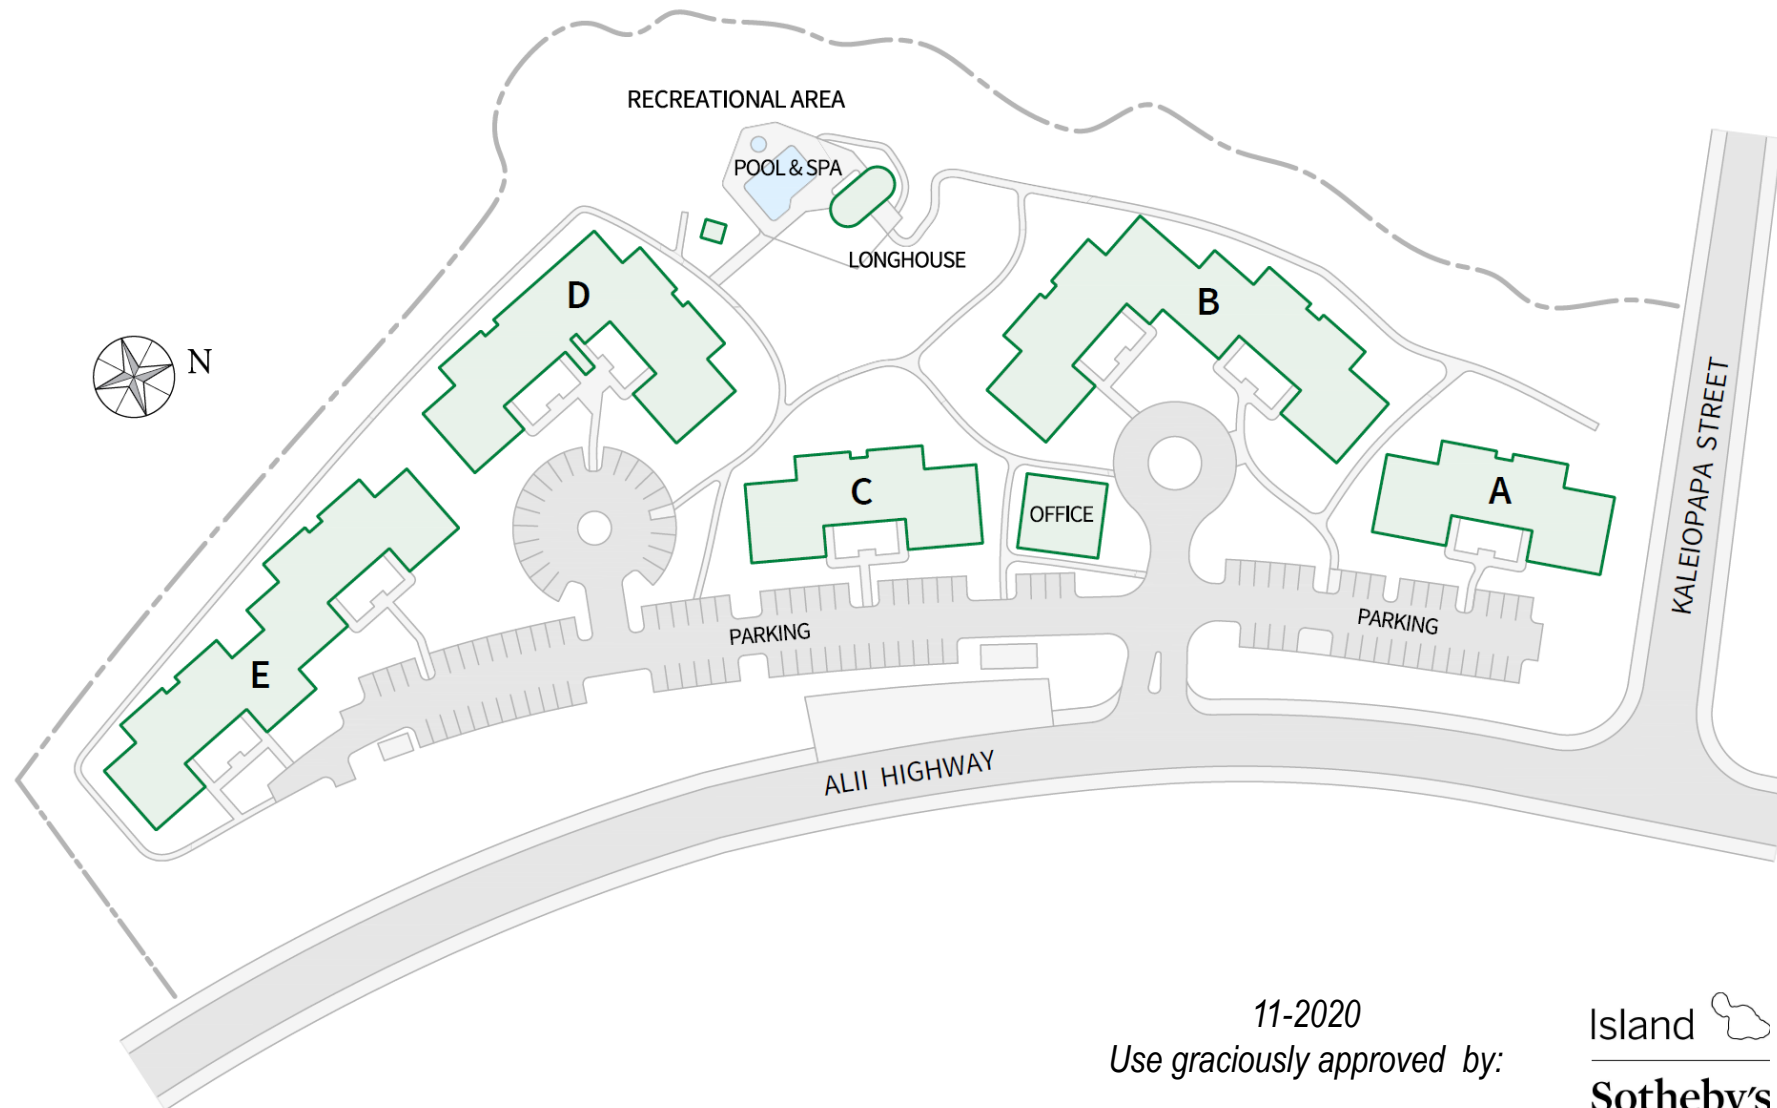

KEAUHOU PUNAHELE

93 Units • Built 1979

11-2020

Use graciously approved by:

Island 
Sotheby's
INTERNATIONAL REALTY

RECREATIONAL AREA